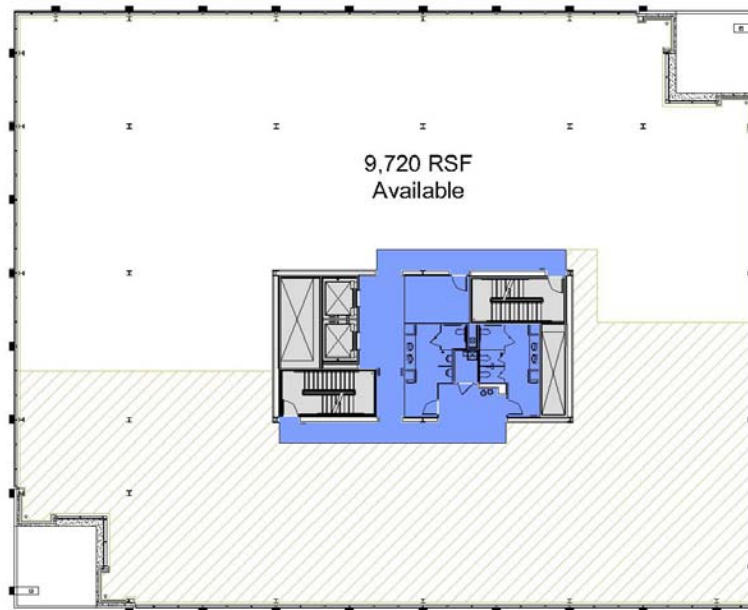

## Fourth Floor Plan Towne Pavilion Center II

Available: 9,720 RSF

757-422-1568  
[www.runnymedecorp.com](http://www.runnymedecorp.com)

600 22nd Street, Virginia Beach, VA 23451